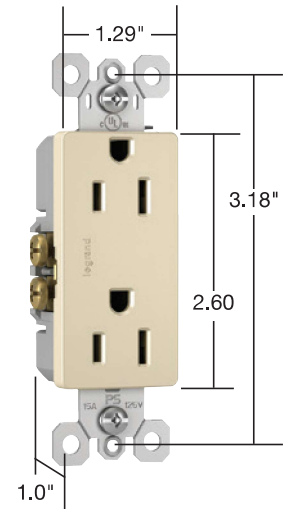

Technical Information

Performance

Electrical

Dielectric Withstand Voltage	2000V Min.
Maximum Working Voltage	125V
Current Interrupting	15A
Temperature Rise	30° Max.

Mechanical

Terminal Identification	Terminal Identification in accordance with UL 498 (Brass, White, Green)
Terminal Accommodation	#12 - #14 AWG
Product Identification	Ratings are a permanent part of the device

Environmental

Flammability	Complies with UL498

Materials

Face	Thermoplastic (PVC)
Back Body	Thermoplastic
Line Contacts	.031 Brass
Mounting Strap	.040 Zinc-Plated Steel
Ground Contacts	Brass
Terminal Screws	#8 Tri-Drive Plated Steel
Ground Screw	#8 Hex Tri-Drive Plated Steel Green Chromate
Auto-Ground Clip	Plated Steel
Mounting Screws	#6 Tri-Drive Steel

885LA

Warranty

1 Year